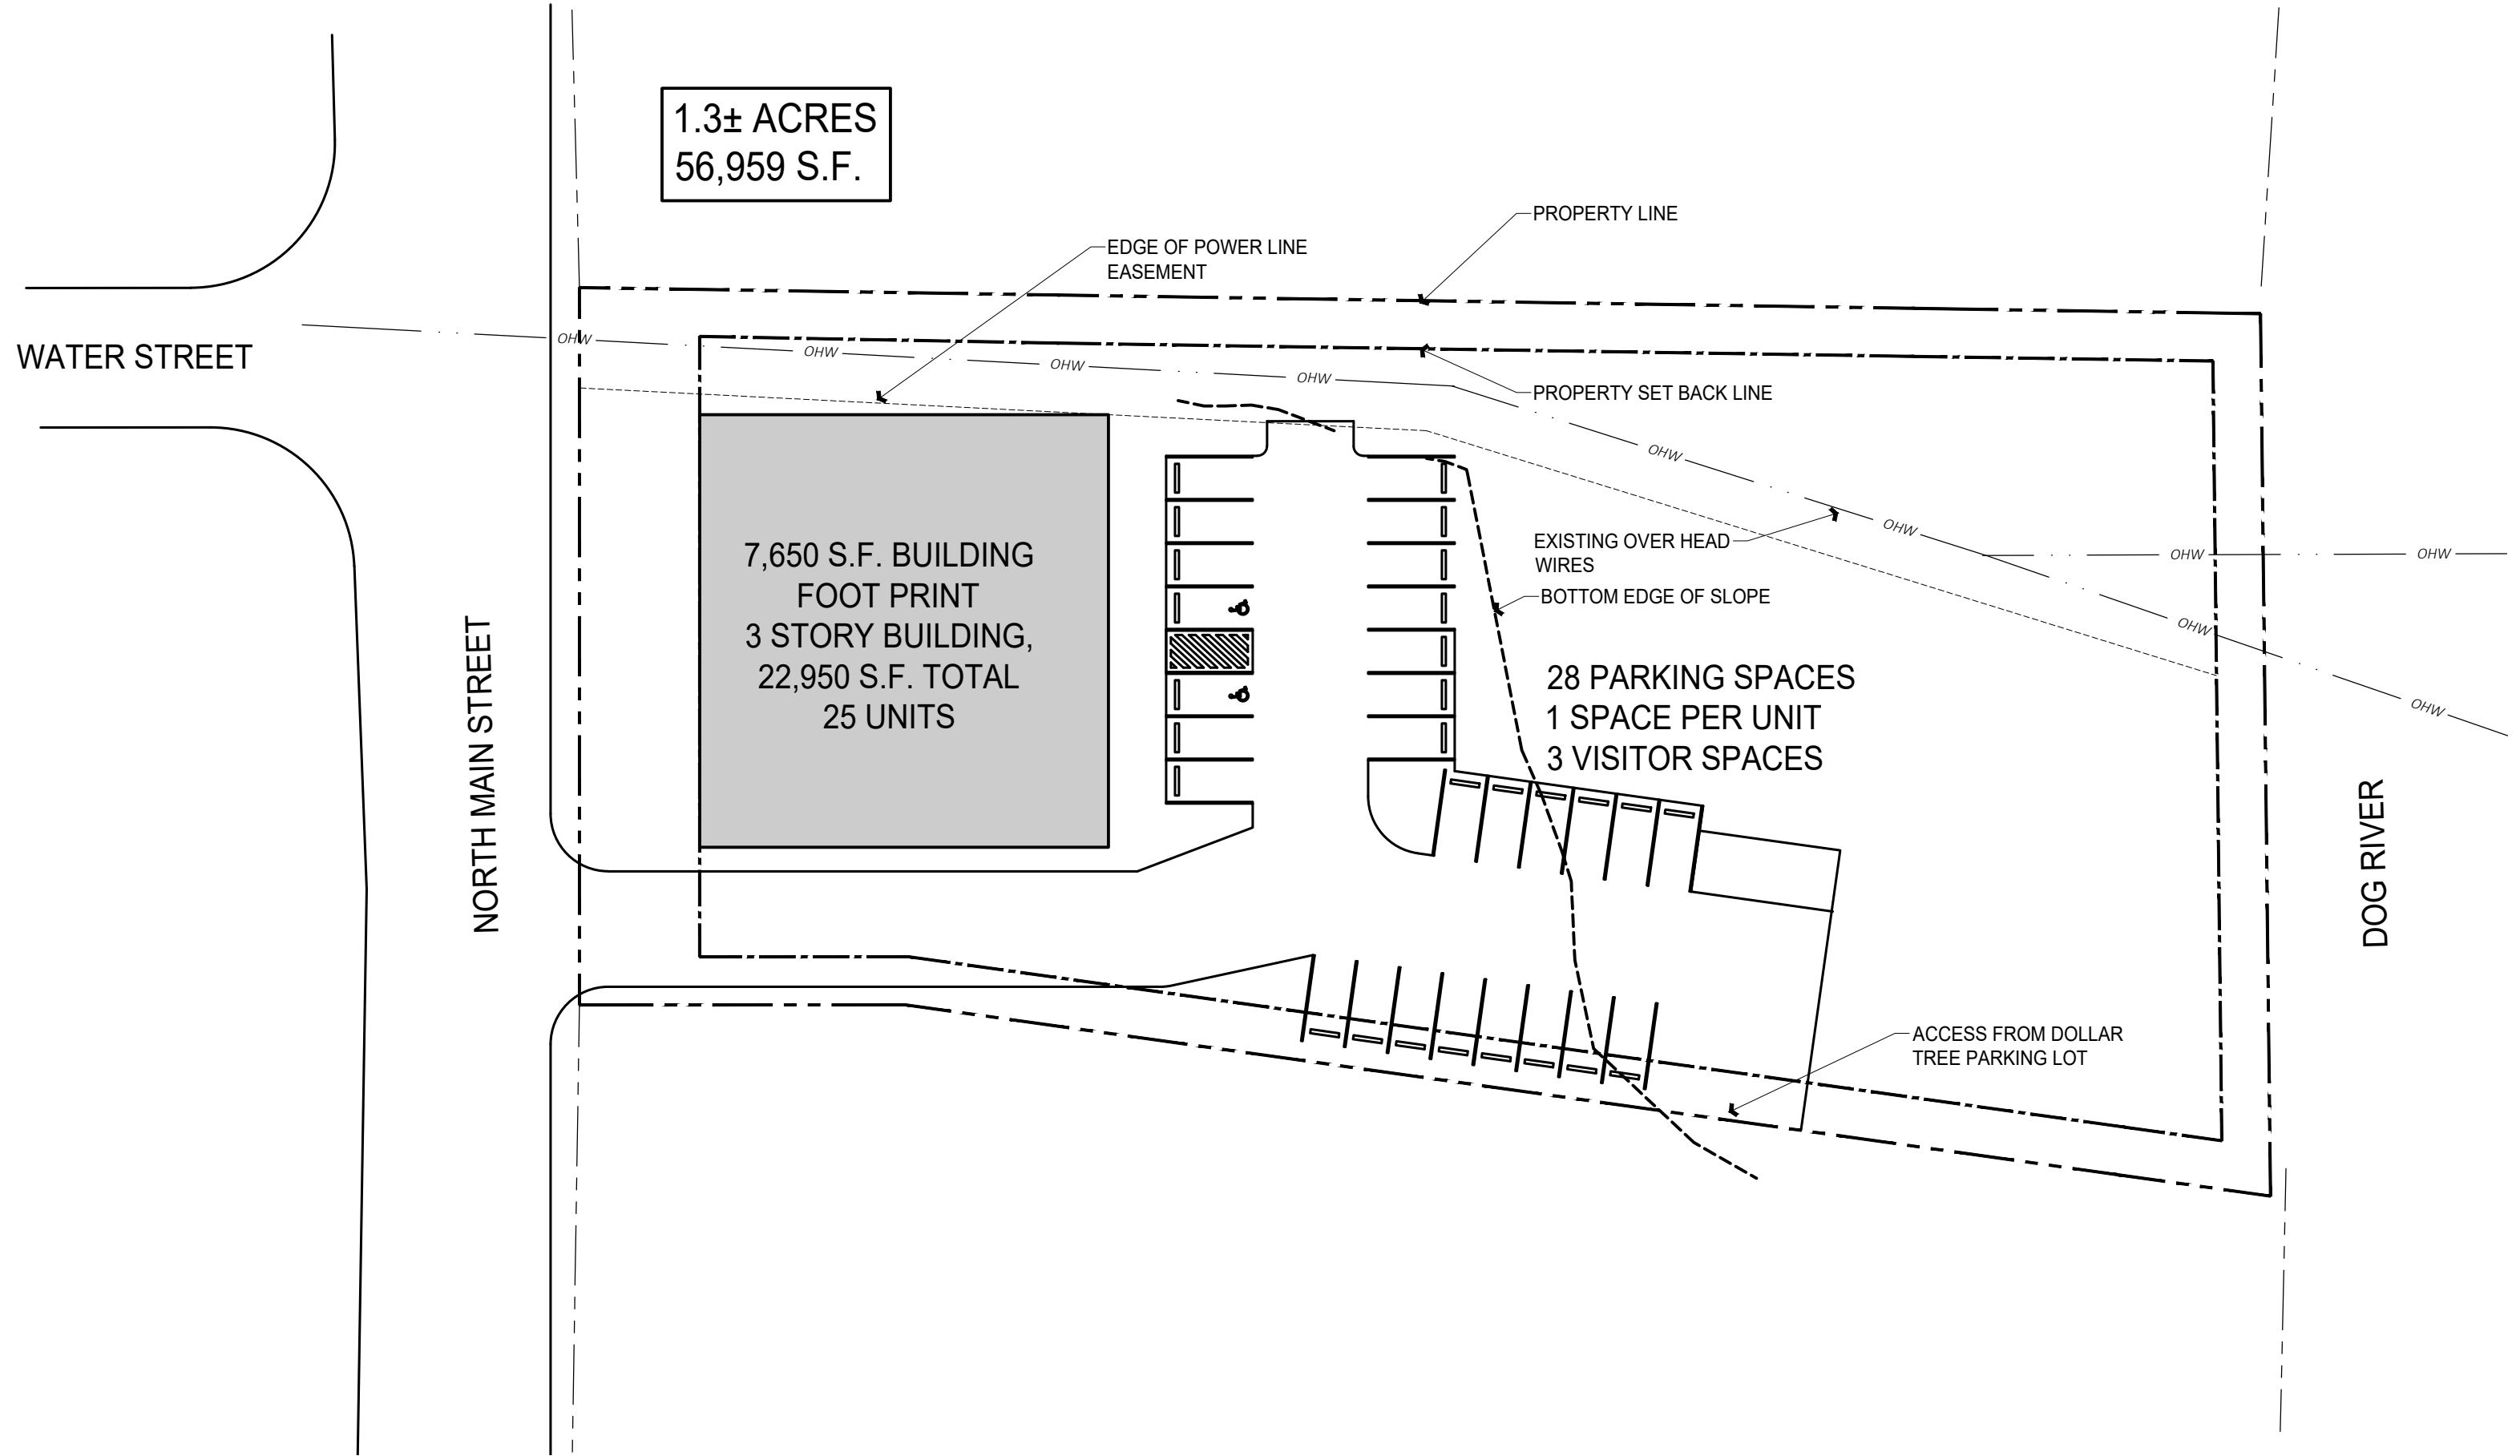

11 N. MAIN ST, NORTHFIELD VT

08/21/23

SCHEME A

PROPOSED SITE PLAN

11 N. MAIN ST, NORTHFIELD VT

08/21/23

SCHEME B

PROPOSED SITE PLAN

11 N. MAIN ST, NORTHFIELD VT

08/21/23

SCHEME C

PROPOSED SITE PLAN