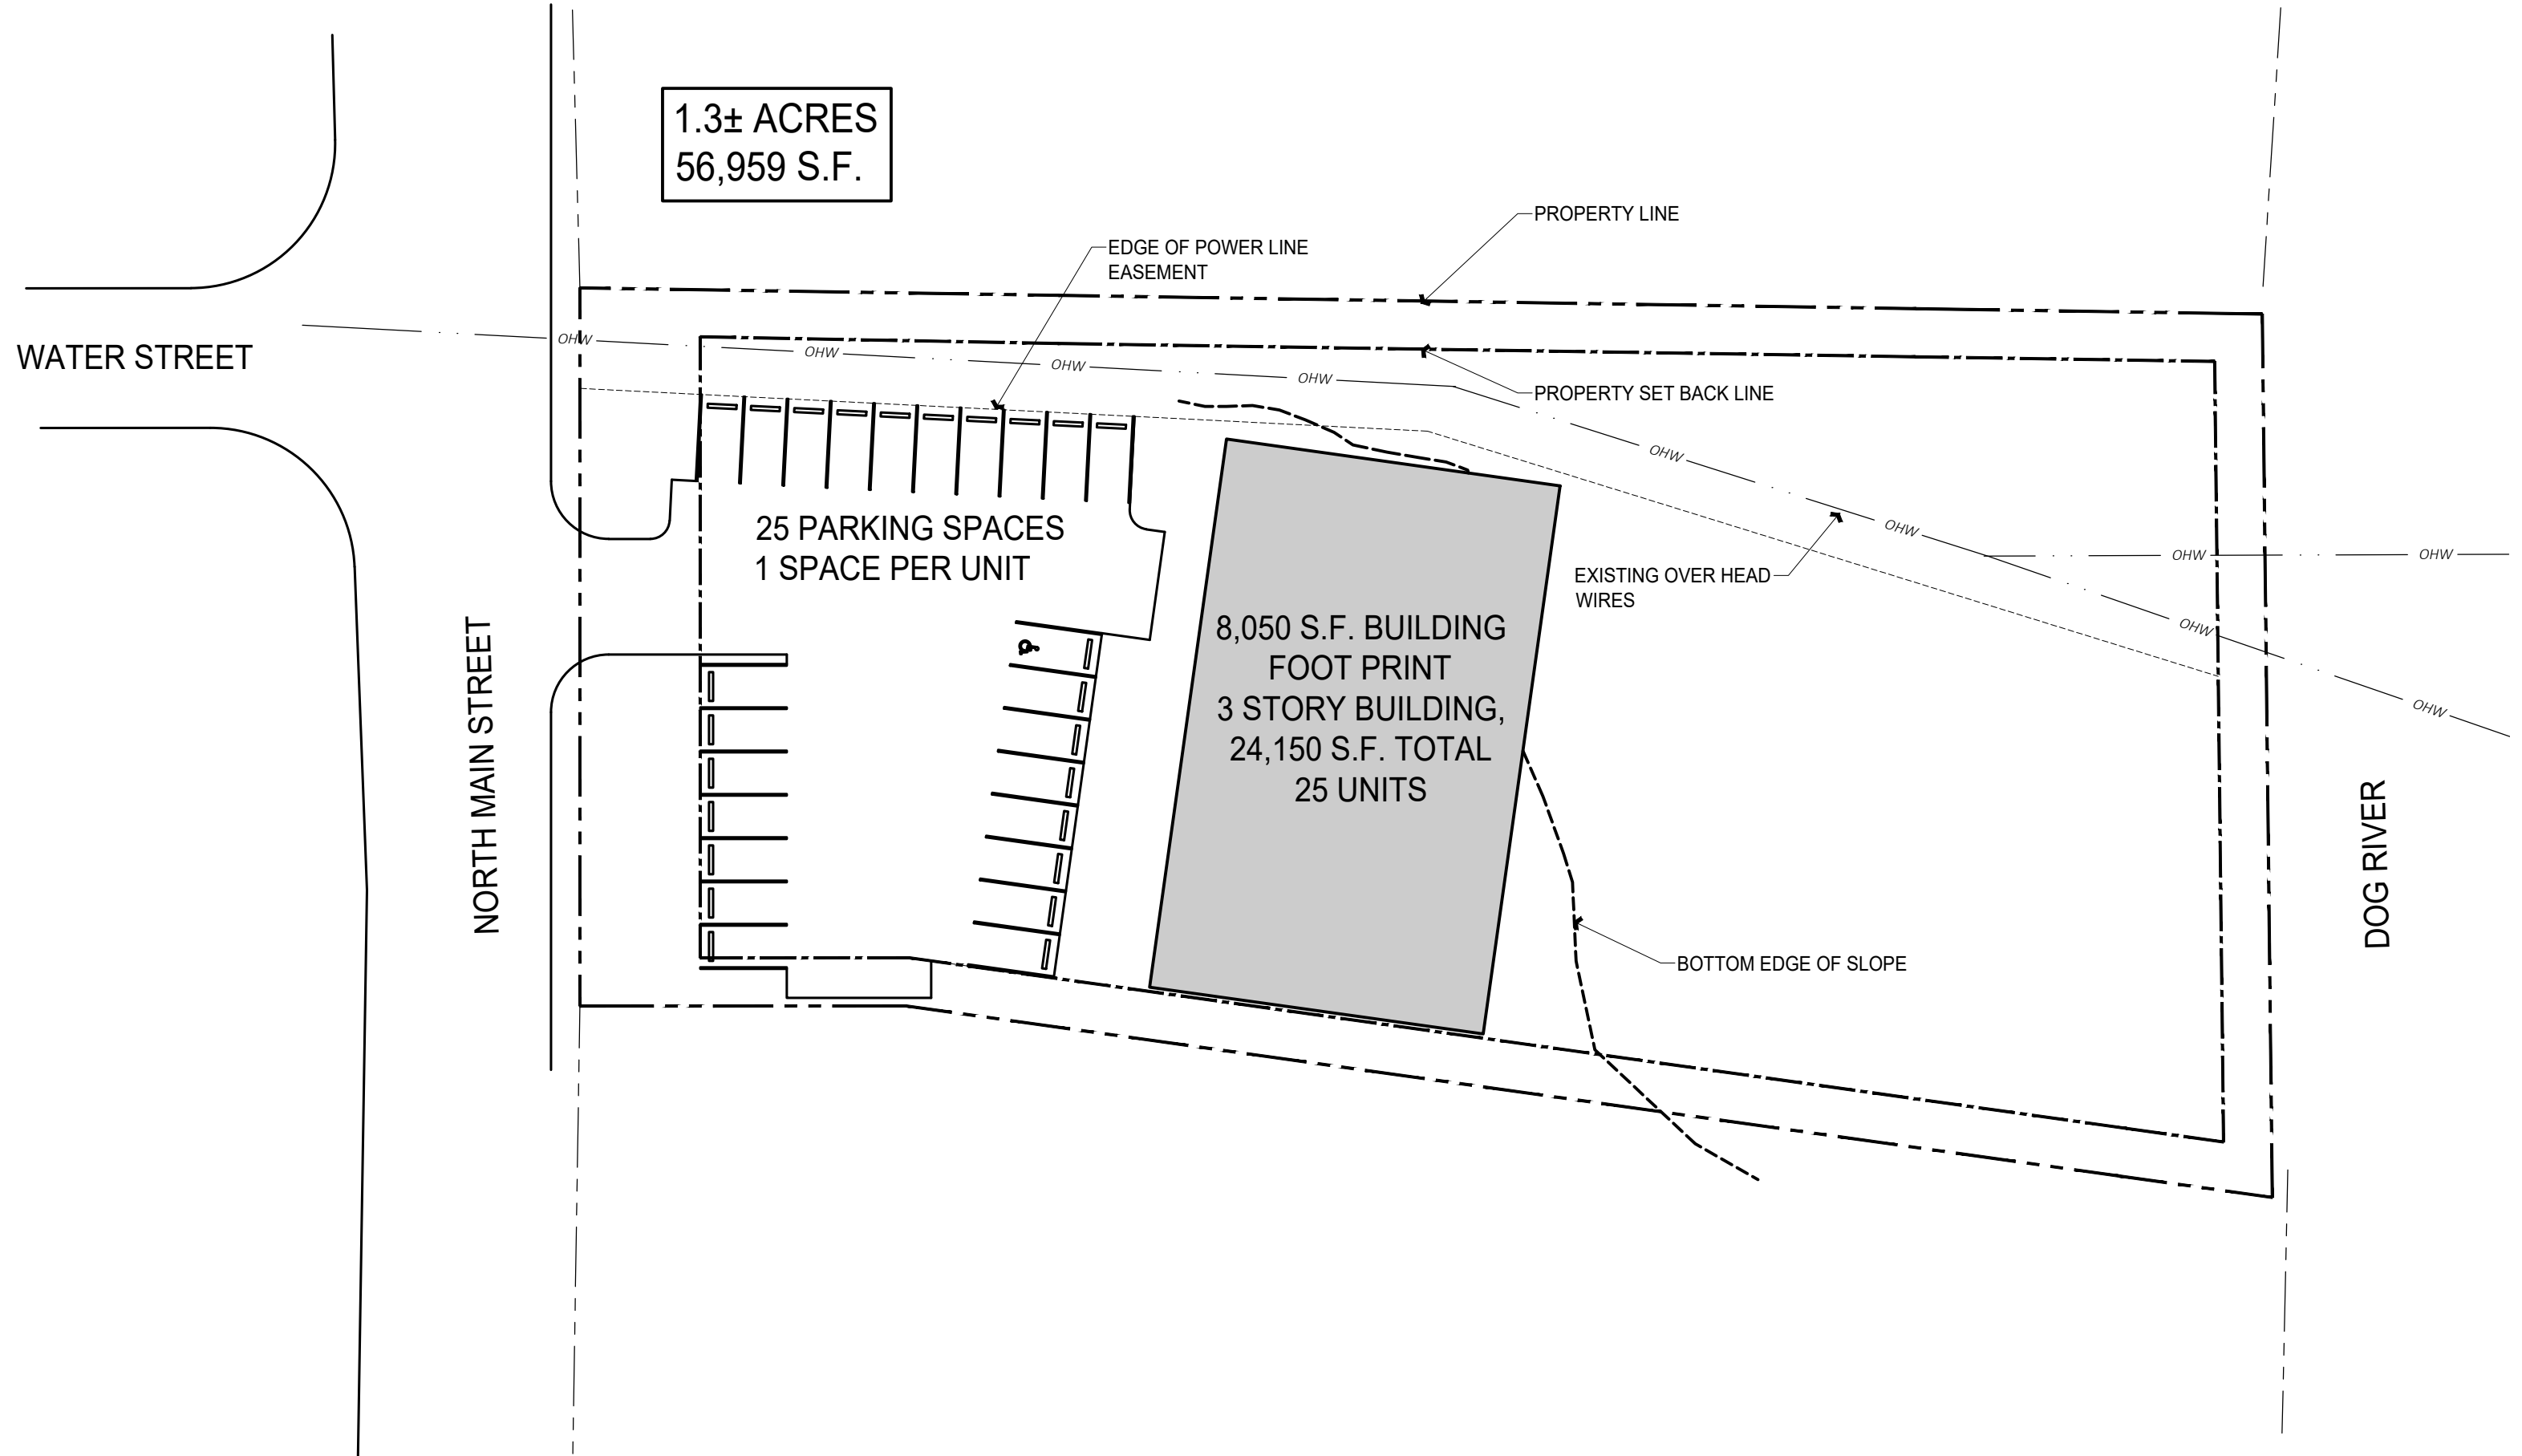

11 N. MAIN ST, NORTHFIELD VT

08/21/23

SCHEME A

PROPOSED SITE PLAN

11 N. MAIN ST, NORTHFIELD VT

08/21/23

SCHEME B

PROPOSED SITE PLAN

11 N. MAIN ST, NORTHFIELD VT

08/21/23

SCHEME C

PROPOSED SITE PLAN